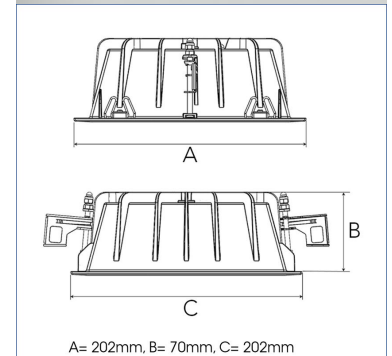

Product Code	306-577-30
Colour	Grey
Control	On/off
CRI light colour	930 (BBBL)
Delivered lumen output lm	3766
Driver	Stand alone, included
EEL	E
Light distribution	Flood
Lightsource	LED COB
Mains input voltage	220-240 V
Measurements A	202
Measurements B	70
Measurements C	202
Mounting	Recessed
Position	Fixed
Lifetime	L80 B10, 50.000h
Protection	IP 20, class III
Sawing instructions x	177
Sawing instructions y	191
Start Time	Instant
System power W	30,1
Unit	mm
Weight	0,8

Spot	Medium	Flood	Wide Flood
14°	27°	38°	56°
m	m	m	m
o	o	o	o
1.0 0.25	1.0 0.48	1.0 0.69	1.0 1.07
2.0 0.49	2.0 0.95	2.0 1.39	2.0 2.14
3.0 0.74	3.0 1.43	3.0 2.08	3.0 3.22

177 x 191mm