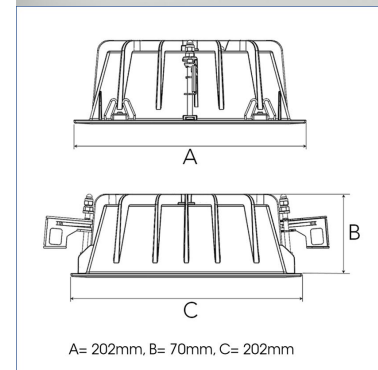

Product Code	306-582-30
Colour	Grey
Control	On/off
CRI light colour	930 (BBBL)
Delivered lumen output lm	2700
Driver	Stand alone, included
EEL	E
Light distribution	Flood
Lightsource	LED COB
Mains input voltage	220-240V
Measurements A	202
Measurements B	70
Measurements C	202
Mounting	Recessed
Position	Fixed
Lifetime	L80 B10 50.000h
Protection	IP 20, class III
Sawing instructions unit	mm
Sawing instructions x	191
Sawing instructions y	177
Start Time	Instant
System power W	21
Unit	mm
Weight	0,8

Spot	Medium		Flood		Wide Flood	
	m	ø	m	ø	m	ø
1.0	0.25	0.48	0.69	1.07	1.07	1.07
2.0	0.49	0.95	1.39	2.14	2.14	2.14
3.0	0.74	1.43	2.08	3.22	3.22	3.22

177 x 191mm