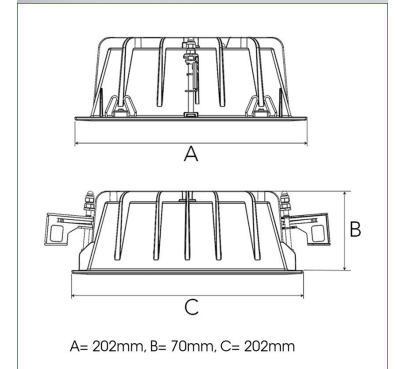

Product Code	306-582-20
Colour	Black
Control	On/off
CRI light colour	930 (BBBL)
Delivered lumen output lm	2700
Driver	Stand alone, included
EEL	E
Light distribution	Flood
Lightsource	LED COB
Mains input voltage	220-240 V
Measurements A	202
Measurements B	70
Measurements C	202
Mounting	Recessed
Position	Fixed
Lifetime	L80 B10, 50.000h
Protection	IP 20, class III
Sawing instructions x	177
Sawing instructions y	191
Start Time	Instant
System power W	22
Unit	mm
Weight	0,8

Spot	Medium		Flood		Wide Flood		
	14°	27°	38°	56°			
m	o	m	o	m	o	m	o
1.0	0.25	1.0	0.48	1.0	0.69	1.0	1.07
2.0	0.49	2.0	0.95	2.0	1.39	2.0	2.14
3.0	0.74	3.0	1.43	3.0	2.08	3.0	3.22

177 x 191mm