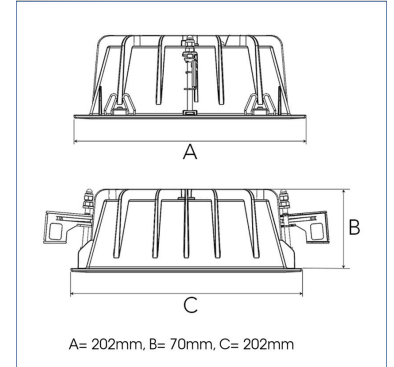

Product Code	306-582-10
Colour	White
Control	On/off
CRI light colour	930 (BBBL)
Delivered lumen output lm	2700
Driver	Stand alone, included
EEL	E
Light distribution	Flood
Lightsource	LED COB
Mains input voltage	220-240V
Measurements A	202
Measurements B	70
Measurements C	202
Mounting	Recessed
Position	Fixed
Lifetime	L80 B10 50.000h
Protection	IP 20, class III
Sawing instructions unit	mm
Sawing instructions x	191
Sawing instructions y	177
Start Time	Instant
System power W	21
Unit	mm
Weight	0,8

Spot	Medium		Flood		Wide Flood		
	14°	27°	38°	56°			
m	o	m	o	m	o	m	o
1.0	0.25	1.0	0.48	1.0	0.69	1.0	1.07
2.0	0.49	2.0	0.95	2.0	1.39	2.0	2.14
3.0	0.74	3.0	1.43	3.0	2.08	3.0	3.22

177 x 191mm