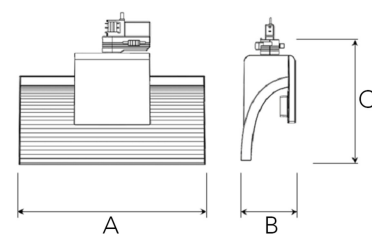

EXO SINGLE 5000, 840, FLOOD, BLACK

ITAB

- ✓ Rent og minimalistisk design
- ✓ Fra lav til høy lumen
- ✓ Enkel justering og fleksibel avstand
- ✓ Symmetrisk og asymmetrisk lysfordeling i samme design
- ✓ Tilgjengelig i hvit, sort og grå.

TECHNICAL SPECIFICATION

Product Code	311-702-20
Colour	Black
Control	On/off
CRI light colour	840
Delivered lumen output lm	4600
Driver	Built in
EEL	D
Light distribution	Flood
Lightsource	LED COB
Mains input voltage	220-240 V
Measurements A	300
Measurements B	93
Measurements C	207
Mounting	Track
Position	360°
Lifetime	L80 B10, 50.000h
Protection	IP 20, class I
Start Time	Instant
System power W	38
Unit	mm
Weight	0.85

A= 300mm, B= 93mm, C= 207mm