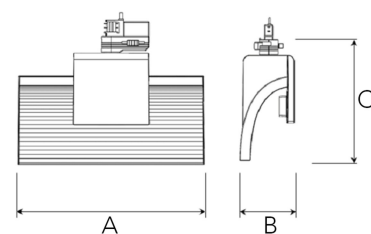

# EXO SINGLE 5000, 840, FLOOD, WHITE

ITAB

- ✓ Rent og minimalistisk design
- ✓ Fra lav til høy lumen
- ✓ Enkel justering og fleksibel avstand
- ✓ Symmetrisk og asymmetrisk lysfordeling i samme design
- ✓ Tilgjengelig i hvit, sort og grå.

## TECHNICAL SPECIFICATION

Product Code	311-702-10
Colour	White
Control	On/off
CRI light colour	840
Delivered lumen output lm	4600
Driver	Built in
EEL	D
Light distribution	Flood
Lightsource	LED COB
Mains input voltage	220-240 V
Measurements A	300
Measurements B	93
Measurements C	207
Mounting	Track
Position	360°
Lifetime	L80 B10, 50.000h
Protection	IP 20, class I
Start Time	Instant
System power W	38
Unit	mm
Weight	0.85

A= 300mm, B= 93mm, C= 207mm