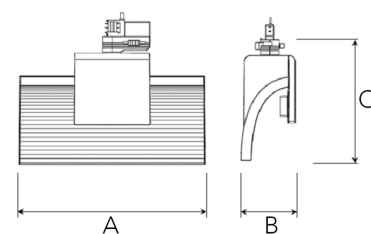

# EXO SINGLE 4000, 930 (BBBL), FLOOD, WHITE

ITAB

- ✓ Rent og minimalistisk design
- ✓ Fra lav til høy lumen
- ✓ Enkel justering og fleksibel avstand
- ✓ Symmetrisk og asymmetrisk lysfordeling i samme design
- ✓ Tilgjengelig i hvit, sort og grå.

## TECHNICAL SPECIFICATION

Product Code	311-503-10
Colour	White
Control	On/off
CRI light colour	930 (BBBL)
Delivered lumen output lm	3800
Driver	Built in
EEL	E
Light distribution	Flood
Lightsource	LED COB
Mains input voltage	220-240 V
Measurements A	300
Measurements B	93
Measurements C	207
Mounting	Track
Position	360°
Lifetime	L80 B10, 50.000h
Protection	IP 20, class I
Start Time	Instant
System power W	38
Unit	mm
Weight	0.85

A= 300mm, B= 93mm, C= 207mm