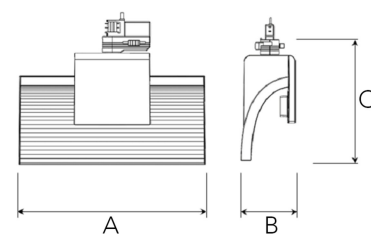

EXO SINGLE 3000, 930 (BBBL), FLOOD, BLACK

ITAB

- ✓ Rent og minimalistisk design
- ✓ Fra lav til høy lumen
- ✓ Enkel justering og fleksibel avstand
- ✓ Symmetrisk og asymmetrisk lysfordeling i samme design
- ✓ Tilgjengelig i hvit, sort og grå.

TECHNICAL SPECIFICATION

Product Code	311-501-20
Colour	Black
Control	On/off
CRI light colour	930 (BBBL)
Delivered lumen output lm	2850
Driver	Built in
EEL	E
Light distribution	Flood
Lightsource	LED COB
Mains input voltage	220-240 V
Measurements A	300
Measurements B	93
Measurements C	207
Mounting	Track
Position	360°
Lifetime	L80 B10, 50.000h
Protection	IP 20, class I
Start Time	Instant
System power W	26
Unit	mm
Weight	0.85

A= 300mm, B= 93mm, C= 207mm