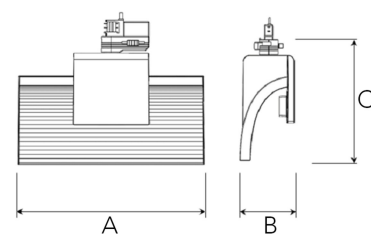

EXO SINGLE 3000, 930 (BBBL), FLOOD, WHITE

ITAB

- ✓ Rent og minimalistisk design
- ✓ Fra lav til høy lumen
- ✓ Enkel justering og fleksibel avstand
- ✓ Symmetrisk og asymmetrisk lysfordeling i samme design
- ✓ Tilgjengelig i hvit, sort og grå.

TECHNICAL SPECIFICATION

Product Code	311-501-10
Colour	White
Control	On/off
CRI light colour	930 (BBBL)
Delivered lumen output lm	2850
Driver	Built in
EEL	E
Light distribution	Flood
Lightsource	LED COB
Mains input voltage	220-240 V
Measurements A	300
Measurements B	93
Measurements C	207
Mounting	Track
Position	360°
Lifetime	L80 B10, 50.000h
Protection	IP 20, class I
Start Time	Instant
System power W	26
Unit	mm
Weight	0.85

A= 300mm, B= 93mm, C= 207mm