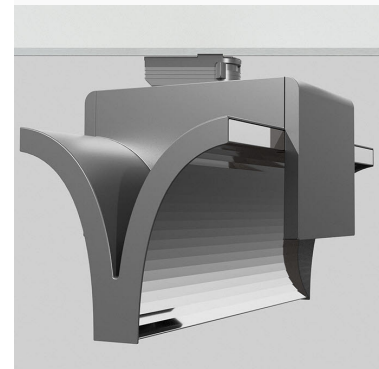

# EXO DOUBLE 4000, 930 (BBBL), FLOOD, GREY

ITAB

- ✓ Rent og minimalistisk design
- ✓ Lav og høy lumen
- ✓ Enkel å justere og fleksibel avstand
- ✓ Symmetrisk og asymmetrisk lysfordeling i samme design
- ✓ Tilgjengelig i hvit, sort og grå

## TECHNICAL SPECIFICATION

Product Code	311-543-30
Colour	Grey
Control	On/off
CRI light colour	930 (BBBL)
Delivered lumen output lm	2 x 3800
Driver	Built in
EEL	E
Light distribution	Flood
Lightsource	LED COB
Mains input voltage	220-240 V
Measurements A	300
Measurements B	185
Measurements C	207
Mounting	Track
Position	360°
Lifetime	L80 B10, 50.000h
Protection	IP 20, class I
Start Time	Instant
System power W	2 x 38,2
Unit	mm
Weight	1,55