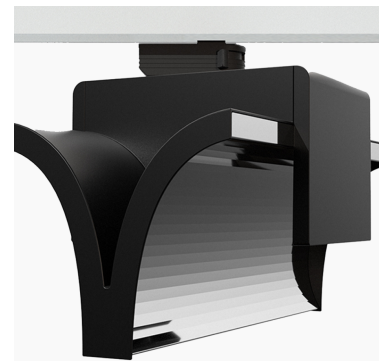

# EXO DOUBLE 4000, 930 (BBBL), FLOOD, GREY

ITAB

- ✓ Rent og minimalistisk design
- ✓ Lav og høy lumen
- ✓ Enkel å justere og fleksibel avstand
- ✓ Symmetrisk og asymmetrisk lysfordeling i samme design
- ✓ Tilgjengelig i hvit, sort og grå

## TECHNICAL SPECIFICATION

Product Code	311-543-30
Colour	Grey
Control	On/off
CRI light colour	930 (BBBL)
Delivered lumen output lm	2 x 3800
Driver	Built in
EEL	E
Light distribution	Flood
Lightsource	LED COB
Mains input voltage	220-240 V
Measurements A	300
Measurements B	185
Measurements C	207
Mounting	Track
Position	360°
Lifetime	L80 B10, 50.000h
Protection	IP 20, class I
Start Time	Instant
System power W	2 x 38,2
Unit	mm
Weight	1,55