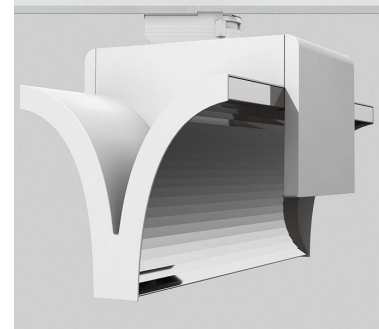

# EXO DOUBLE 4000, 930 (BBBL), FLOOD, GREY

ITAB

- ✓ Rent og minimalistisk design
- ✓ Lav og høy lumen
- ✓ Enkel å justere og fleksibel avstand
- ✓ Symmetrisk og asymmetrisk lysfordeling i samme design
- ✓ Tilgjengelig i hvit, sort og grå

## TECHNICAL SPECIFICATION

Product Code	311-543-30
Colour	Grey
Control	On/off
CRI light colour	930 (BBBL)
Delivered lumen output lm	2 x 3800
Driver	Built in
EEL	E
Light distribution	Flood
Lightsource	LED COB
Mains input voltage	220-240 V
Measurements A	300
Measurements B	185
Measurements C	207
Mounting	Track
Position	360°
Lifetime	L80 B10, 50.000h
Protection	IP 20, class I
Start Time	Instant
System power W	2 x 38,2
Unit	mm
Weight	1,55