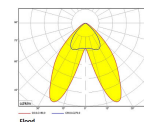

ITAB Lighting
Europe, Asia, Middle East
Phone: +46 910 733 790
info@nordiclight.se

ITAB Lighting
North America
Phone: +1 614 421 8419
na@nordiclight.se

Please note that this product sheet is for a specific product and colour. The pictures may show examples of other available colours