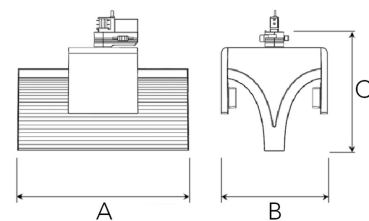

# EXO DOUBLE 4000, 930 (BBBL), FLOOD, GREY

ITAB

- ✓ Rent og minimalistisk design
- ✓ Lav og høy lumen
- ✓ Enkel å justere og fleksibel avstand
- ✓ Symmetrisk og asymmetrisk lysfordeling i samme design
- ✓ Tilgjengelig i hvit, sort og grå

## TECHNICAL SPECIFICATION

Product Code	311-543-30
Colour	Grey
Control	On/off
CRI light colour	930 (BBBL)
Delivered lumen output lm	2 x 3800
Driver	Built in
EEL	E
Light distribution	Flood
Lightsource	LED COB
Mains input voltage	220-240 V
Measurements A	300
Measurements B	185
Measurements C	207
Mounting	Track
Position	360°
Lifetime	L80 B10, 50.000h
Protection	IP 20, class I
Start Time	Instant
System power W	2 x 38,2
Unit	mm
Weight	1,55

A= 300mm, B= 185mm, C= 207mm

**ITAB Lighting**  
Europe, Asia, Middle East  
Phone: +46 910 733 790  
info@nordiclight.se

**ITAB Lighting**  
North America  
Phone: +1 614 421 8419  
na@nordiclight.se

*Please note that this product sheet is for a specific product and colour. The pictures may show examples of other available colours*