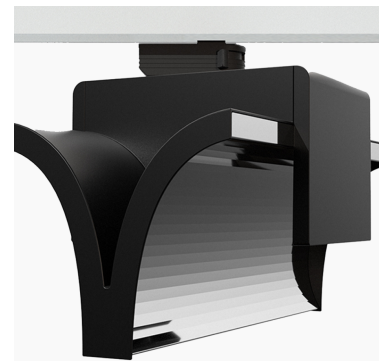

EXO DOUBLE 4000, 930 (BBBL), FLOOD, BLACK

ITAB

- ✓ Rent og minimalistisk design
- ✓ Lav og høy lumen
- ✓ Enkel å justere og fleksibel avstand
- ✓ Symmetrisk og asymmetrisk lysfordeling i samme design
- ✓ Tilgjengelig i hvit, sort og grå

TECHNICAL SPECIFICATION

| | |
|---------------------------|------------------|
| Product Code | 311-543-20 |
| Colour | Black |
| Control | On/off |
| CRI light colour | 930 (BBBL) |
| Delivered lumen output lm | 2 x 3800 |
| Driver | Built in |
| EEL | E |
| Light distribution | Flood |
| Lightsource | LED COB |
| Mains input voltage | 220-240 V |
| Measurements A | 300 |
| Measurements B | 185 |
| Measurements C | 207 |
| Mounting | Track |
| Position | 360° |
| Lifetime | L80 B10, 50.000h |
| Protection | IP 20, class I |
| Start Time | Instant |
| System power W | 2 x 38,2 |
| Unit | mm |
| Weight | 1,55 |