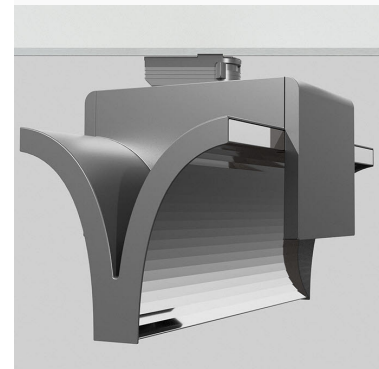

EXO DOUBLE 4000, 930 (BBBL), FLOOD, BLACK

ITAB

- ✓ Rent og minimalistisk design
- ✓ Lav og høy lumen
- ✓ Enkel å justere og fleksibel avstand
- ✓ Symmetrisk og asymmetrisk lysfordeling i samme design
- ✓ Tilgjengelig i hvit, sort og grå

TECHNICAL SPECIFICATION

| | |
|---------------------------|------------------|
| Product Code | 311-543-20 |
| Colour | Black |
| Control | On/off |
| CRI light colour | 930 (BBBL) |
| Delivered lumen output lm | 2 x 3800 |
| Driver | Built in |
| EEL | E |
| Light distribution | Flood |
| Lightsource | LED COB |
| Mains input voltage | 220-240 V |
| Measurements A | 300 |
| Measurements B | 185 |
| Measurements C | 207 |
| Mounting | Track |
| Position | 360° |
| Lifetime | L80 B10, 50.000h |
| Protection | IP 20, class I |
| Start Time | Instant |
| System power W | 2 x 38,2 |
| Unit | mm |
| Weight | 1,55 |