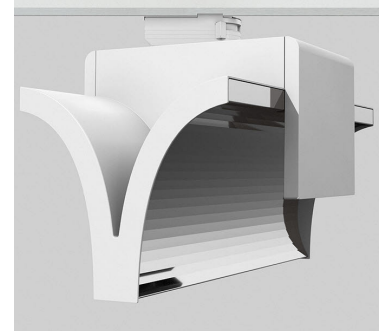

EXO DOUBLE 4000, 930 (BBBL), FLOOD, BLACK

ITAB

- ✓ Rent og minimalistisk design
- ✓ Lav og høy lumen
- ✓ Enkel å justere og fleksibel avstand
- ✓ Symmetrisk og asymmetrisk lysfordeling i samme design
- ✓ Tilgjengelig i hvit, sort og grå

TECHNICAL SPECIFICATION

| | |
|---------------------------|------------------|
| Product Code | 311-543-20 |
| Colour | Black |
| Control | On/off |
| CRI light colour | 930 (BBBL) |
| Delivered lumen output lm | 2 x 3800 |
| Driver | Built in |
| EEL | E |
| Light distribution | Flood |
| Lightsource | LED COB |
| Mains input voltage | 220-240 V |
| Measurements A | 300 |
| Measurements B | 185 |
| Measurements C | 207 |
| Mounting | Track |
| Position | 360° |
| Lifetime | L80 B10, 50.000h |
| Protection | IP 20, class I |
| Start Time | Instant |
| System power W | 2 x 38,2 |
| Unit | mm |
| Weight | 1,55 |