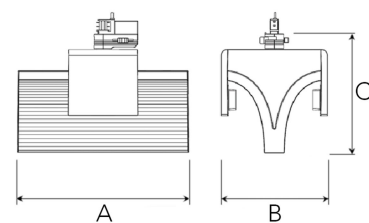

EXO DOUBLE 4000, 930 (BBBL), FLOOD, BLACK

ITAB

- ✓ Rent og minimalistisk design
- ✓ Lav og høy lumen
- ✓ Enkel å justere og fleksibel avstand
- ✓ Symmetrisk og asymmetrisk lysfordeling i samme design
- ✓ Tilgjengelig i hvit, sort og grå

TECHNICAL SPECIFICATION

| | |
|---------------------------|------------------|
| Product Code | 311-543-20 |
| Colour | Black |
| Control | On/off |
| CRI light colour | 930 (BBBL) |
| Delivered lumen output lm | 2 x 3800 |
| Driver | Built in |
| EEL | E |
| Light distribution | Flood |
| Lightsource | LED COB |
| Mains input voltage | 220-240 V |
| Measurements A | 300 |
| Measurements B | 185 |
| Measurements C | 207 |
| Mounting | Track |
| Position | 360° |
| Lifetime | L80 B10, 50.000h |
| Protection | IP 20, class I |
| Start Time | Instant |
| System power W | 2 x 38,2 |
| Unit | mm |
| Weight | 1,55 |