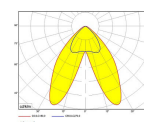

ITAB Lighting
Europe, Asia, Middle East
Phone: +46 910 733 790
info@nordiclight.se

ITAB Lighting
North America
Phone: +1 614 421 8419
na@nordiclight.se

Please note that this product sheet is for a specific product and colour. The pictures may show examples of other available colours