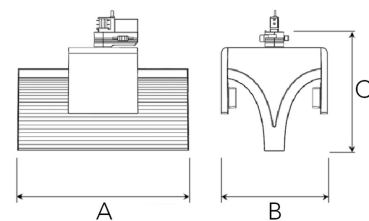

# EXO DOUBLE 3000, 930 (BBBL), FLOOD, WHITE

ITAB

- ✓ Rent og minimalistisk design
- ✓ Lav og høy lumen
- ✓ Enkel å justere og fleksibel avstand
- ✓ Symmetrisk og asymmetrisk lysfordeling i samme design
- ✓ Tilgjengelig i hvit, sort og grå

## TECHNICAL SPECIFICATION

Product Code	311-541-10
Colour	White
Control	On/off
CRI light colour	930 (BBBL)
Delivered lumen output lm	2 x 2850
Driver	Built in
EEL	E
Light distribution	Flood
Lightsource	LED COB
Mains input voltage	220-240 V
Measurements A	300
Measurements B	185
Measurements C	207
Mounting	Track
Position	360°
Lifetime	L80 B10, 50.000h
Protection	IP 20, class I
Start Time	Instant
System power W	2 x 26,2
Unit	mm
Weight	1,55

A= 300mm, B= 185mm, C= 207mm

**ITAB Lighting**  
Europe, Asia, Middle East  
Phone: +46 910 733 790  
info@nordiclight.se

**ITAB Lighting**  
North America  
Phone: +1 614 421 8419  
na@nordiclight.se

Please note that this product sheet is for a specific product and colour. The pictures may show examples of other available colours