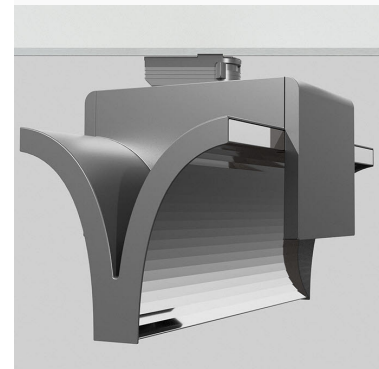

# EXO DOUBLE 3000, 930 (BBBL), FLOOD, WHITE

ITAB

- ✓ Rent og minimalistisk design
- ✓ Lav og høy lumen
- ✓ Enkel å justere og fleksibel avstand
- ✓ Symmetrisk og asymmetrisk lysfordeling i samme design
- ✓ Tilgjengelig i hvit, sort og grå

## TECHNICAL SPECIFICATION

Product Code	311-541-10
Colour	White
Control	On/off
CRI light colour	930 (BBBL)
Delivered lumen output lm	2 x 2850
Driver	Built in
EEL	E
Light distribution	Flood
Lightsource	LED COB
Mains input voltage	220-240 V
Measurements A	300
Measurements B	185
Measurements C	207
Mounting	Track
Position	360°
Lifetime	L80 B10, 50.000h
Protection	IP 20, class I
Start Time	Instant
System power W	2 x 26,2
Unit	mm
Weight	1,55