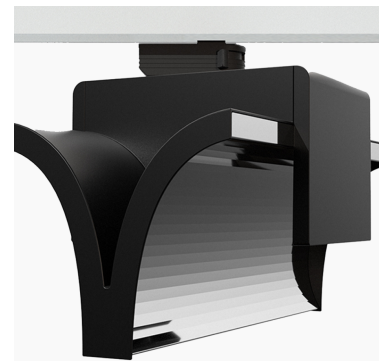

# EXO DOUBLE 3000, 930 (BBBL), FLOOD, WHITE

ITAB

- ✓ Rent og minimalistisk design
- ✓ Lav og høy lumen
- ✓ Enkel å justere og fleksibel avstand
- ✓ Symmetrisk og asymmetrisk lysfordeling i samme design
- ✓ Tilgjengelig i hvit, sort og grå

## TECHNICAL SPECIFICATION

Product Code	311-541-10
Colour	White
Control	On/off
CRI light colour	930 (BBBL)
Delivered lumen output lm	2 x 2850
Driver	Built in
EEL	E
Light distribution	Flood
Lightsource	LED COB
Mains input voltage	220-240 V
Measurements A	300
Measurements B	185
Measurements C	207
Mounting	Track
Position	360°
Lifetime	L80 B10, 50.000h
Protection	IP 20, class I
Start Time	Instant
System power W	2 x 26,2
Unit	mm
Weight	1,55