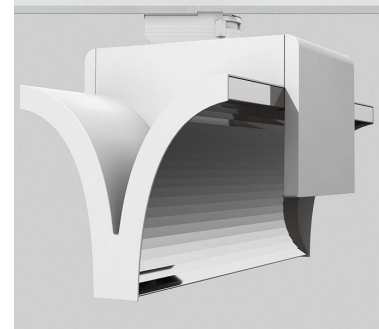

# EXO DOUBLE 3000, 930 (BBBL), FLOOD, WHITE

ITAB

- ✓ Rent og minimalistisk design
- ✓ Lav og høy lumen
- ✓ Enkel å justere og fleksibel avstand
- ✓ Symmetrisk og asymmetrisk lysfordeling i samme design
- ✓ Tilgjengelig i hvit, sort og grå

## TECHNICAL SPECIFICATION

Product Code	311-541-10
Colour	White
Control	On/off
CRI light colour	930 (BBBL)
Delivered lumen output lm	2 x 2850
Driver	Built in
EEL	E
Light distribution	Flood
Lightsource	LED COB
Mains input voltage	220-240 V
Measurements A	300
Measurements B	185
Measurements C	207
Mounting	Track
Position	360°
Lifetime	L80 B10, 50.000h
Protection	IP 20, class I
Start Time	Instant
System power W	2 x 26,2
Unit	mm
Weight	1,55