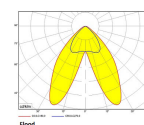

ITAB Lighting
Europe, Asia, Middle East
Phone: +46 910 733 790
info@nordiclight.se

ITAB Lighting
North America
Phone: +1 614 421 8419
na@nordiclight.se

Please note that this product sheet is for a specific product and colour. The pictures may show examples of other available colours