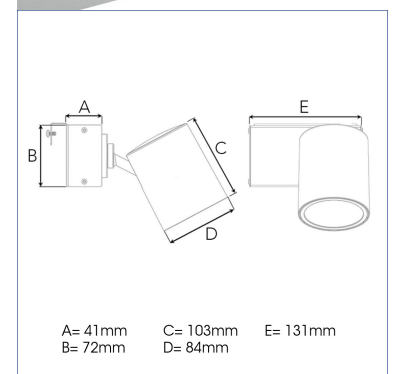

EASYPPOINT 3 3000, 930 (BBBL), SPOT W/ GLASS, BLACK

- ✓ Fritt utplassert i en funksjonell himling
- ✓ Lav og høy lumen i samme familie
- ✓ Enkel å flytte og justere til ulike butikklayout
- ✓ Diskret og ren himling
- ✓ Tilgjengelig i hvit, svart og grå

TECHNICAL SPECIFICATION

Product Code	321-513-20
Colour	Black
Control	On/off
CRI light colour	930 (BBBL)
Delivered lumen output lm	2841
Driver	Built in
EEl	E
Light distribution	Spot
Lightsource	LED COB
Mains input voltage	220-240 V
Measurements A	41
Measurements B	72
Measurements C	103
Measurements D	84
Measurements E	131
Mounting	Functional ceiling
Position	360°/90°
Lifetime	L80 B10, 50.000h
Protection	IP 20, class I
Start Time	Instant
System power W	21,6
Unit	mm
Weight	1,2

Spot		Medium		Flood		Wide Flood	
16°		28°		40°		65°	
m	ø	m	ø	m	ø	m	ø
1.0	0.28	1.0	0.50	1.0	0.73	1.0	1.28
2.0	0.56	2.0	1.00	2.0	1.46	2.0	2.56
3.0	0.83	3.0	1.51	3.0	2.18	3.0	3.84