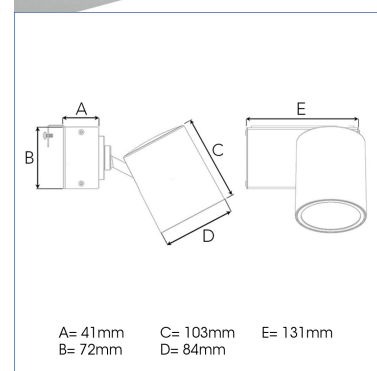

## TECHNICAL SPECIFICATION

|                           |                    |
|---------------------------|--------------------|
| Product Code              | 321-514-30         |
| Colour                    | Grey               |
| Control                   | On/off             |
| CRI light colour          | 930 (BBBL)         |
| Delivered lumen output lm | 2841               |
| Driver                    | Built in           |
| EEI                       | E                  |
| Light distribution        | Medium             |
| Lightsource               | LED COB            |
| Mains input voltage       | 220-240 V          |
| Measurements A            | 41                 |
| Measurements B            | 72                 |
| Measurements C            | 103                |
| Measurements D            | 84                 |
| Measurements E            | 131                |
| Mounting                  | Functional ceiling |
| Position                  | 360°/90°           |
| Lifetime                  | L80 B10, 50.000h   |
| Protection                | IP 20, class I     |
| Start Time                | Instant            |
| System power W            | 21,6               |
| Unit                      | mm                 |
| Weight                    | 1,2                |

| Spot |      | Medium |      | Flood |      | Wide Flood |      |
|------|------|--------|------|-------|------|------------|------|
| 16°  |      | 28°    |      | 40°   |      | 65°        |      |
| m    | ø    | m      | ø    | m     | ø    | m          | ø    |
| 1.0  | 0.28 | 1.0    | 0.50 | 1.0   | 0.73 | 1.0        | 1.28 |
| 2.0  | 0.56 | 2.0    | 1.00 | 2.0   | 1.46 | 2.0        | 2.56 |
| 3.0  | 0.83 | 3.0    | 1.51 | 3.0   | 2.18 | 3.0        | 3.84 |