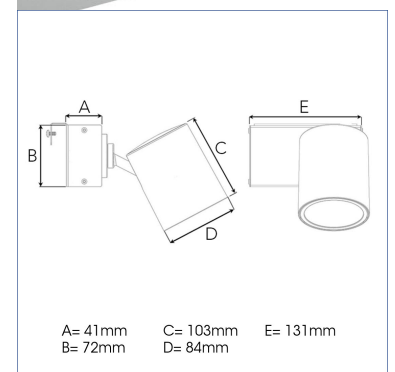

# EASYPPOINT 3 3000, 930 (BBBL), MEDIUM W/ GLASS, BLACK

ITAB

- ✓ Fritt utplassert i en funksjonell himling
- ✓ Lav og høy lumen i samme familie
- ✓ Enkel å flytte og justere til ulike butikklayout
- ✓ Diskret og ren himling
- ✓ Tilgjengelig i hvit, svart og grå

## TECHNICAL SPECIFICATION

Product Code	321-514-20
Colour	Black
Control	On/off
CRI light colour	930 (BBBL)
Delivered lumen output lm	2841
Driver	Built in
EEl	E
Light distribution	Medium
Lightsource	LED COB
Mains input voltage	220-240 V
Measurements A	41
Measurements B	72
Measurements C	103
Measurements D	84
Measurements E	131
Mounting	Functional ceiling
Position	360°/90°
Lifetime	L80 B10, 50.000h
Protection	IP 20, class I
Start Time	Instant
System power W	21,6
Unit	mm
Weight	1,2

Spot		Medium		Flood		Wide Flood	
16°		28°		40°		65°	
m	ø	m	ø	m	ø	m	ø
1.0	0.28	1.0	0.50	1.0	0.73	1.0	1.28
2.0	0.56	2.0	1.00	2.0	1.46	2.0	2.56
3.0	0.83	3.0	1.51	3.0	2.18	3.0	3.84