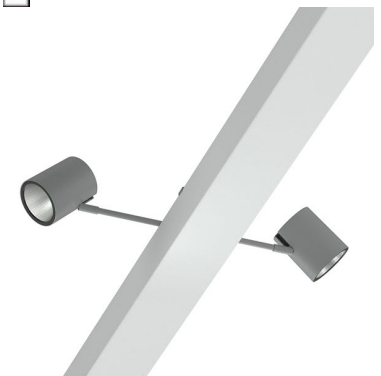

# EASYPOINT 2 3000, 930 (BBBL), SPOT, GREY

ITAB

- ✓ Fritt utplassert i en funksjonell himling
- ✓ Lav og høy lumen i samme familie
- ✓ Enkel å flytte og justere til ulike butikklayout
- ✓ Diskret og ren himling
- ✓ Tilgjengelig i hvit, svart og grå

## TECHNICAL SPECIFICATION

Product Code	321-523-30
Colour	Grey
Control	On/off
CRI light colour	930 (BBBL)
Delivered lumen output lm	2 x 2600
Driver	Built in
EEL	E
Light distribution	Spot
Lightsource	LED COB
Mains input voltage	220-240 V
Measurements A	74
Measurements B	400
Measurements C	103
Measurements D	84
Measurements E	150
Mounting	Functional ceiling
Position	360°/90°
Lifetime	L80 B10, 50.000h
Protection	IP 20, class I
Start Time	Instant
System power W	2 x 20,7
Unit	mm
Weight	1,65