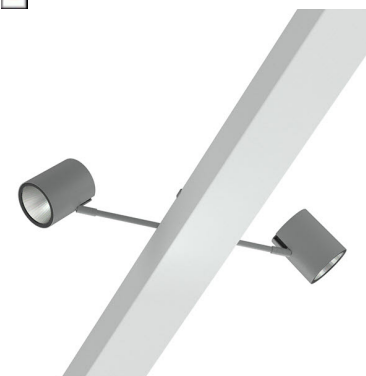

# EASYPPOINT 2 3000, 930 (BBBL), MEDIUM, GREY

ITAB

- ✓ Fritt utplassert i en funksjonell himling
- ✓ Lav og høy lumen i samme familie
- ✓ Enkel å flytte og justere til ulike butikklayout
- ✓ Diskret og ren himling
- ✓ Tilgjengelig i hvit, svart og grå

## TECHNICAL SPECIFICATION

Product Code	321-524-30
Colour	Grey
Control	On/off
CRI light colour	930 (BBBL)
Delivered lumen output lm	2 x 2600
Driver	Built in
EEL	E
Light distribution	Medium
Lightsource	LED COB
Mains input voltage	220-240 V
Measurements A	74
Measurements B	400
Measurements C	103
Measurements D	84
Measurements E	150
Mounting	Functional ceiling
Position	360°/90°
Lifetime	L80 B10, 50.000h
Protection	IP 20, class I
Start Time	Instant
System power W	2 x 20,7
Unit	mm
Weight	1,65