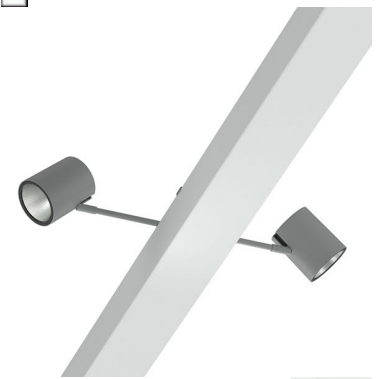

# EASYPPOINT 2 3000, 930 (BBBL), FLOOD , WHITE

ITAB

- ✓ Fritt utplassert i en funksjonell himling
- ✓ Lav og høy lumen i samme familie
- ✓ Enkel å flytte og justere til ulike butikklayout
- ✓ Diskret og ren himling
- ✓ Tilgjengelig i hvit, svart og grå

## TECHNICAL SPECIFICATION

Product Code	321-525-10
Colour	White
Control	On/off
CRI light colour	930 (BBBL)
Delivered lumen output lm	2 x 2600
Driver	Built in
EEL	E
Light distribution	Flood
Lightsource	LED COB
Mains input voltage	220-240 V
Measurements A	74
Measurements B	400
Measurements C	103
Measurements D	84
Measurements E	150
Mounting	Functional ceiling
Position	360°/90°
Lifetime	L80 B10, 50.000h
Protection	IP 20, class I
Start Time	Instant
System power W	2 x 20,7
Unit	mm
Weight	1,65