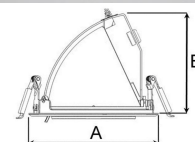

AMBER MINI 2500, 930 (BBBL), SPOT, WHITE

ITAB

- ✓ Diskret og rent himling
- ✓ Tilgjengelig i forskjellige størrelser og lumenpakker
- ✓ Verktøyfri installasjon
- ✓ Tilgjengelig i hvit, svart og grå
- ✓ Uttrekkbar og roterende

TECHNICAL SPECIFICATION

Product Code	296-545-10
Colour	White
Control	On/off
CRI light colour	930 (BBBL)
Delivered lumen output lm	2400
Driver	Stand alone, included
EEL	E
Light distribution	Spot
Lightsource	LED COB
Mains input voltage	220-240 V
Measurements A	131
Measurements B	101
Measurements C	114
Mounting	Recessed
Position	360°/90°
Lifetime	L80 B10, 50.000h
Protection	IP 20, class III
Sawing instructions diameter	124
Start Time	Instant
System power W	23
Unit	mm
Weight	0,55

A= 131mm
B= 101mm
C= 114mm

Spot	Medium	Flood	Wide Flood
16°	28°	40°	65°
m	ø	m	ø
1.0	0.28	1.0	0.73
2.0	0.56	2.0	1.46
3.0	0.83	3.0	2.18
1.0	0.50	1.0	1.28
2.0	1.00	2.0	2.56
3.0	1.51	3.0	3.84

124mm