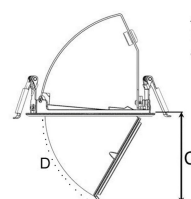

TECHNICAL SPECIFICATION

Product Code	296-773-20
Colour	Black
Control	On/off
CRI light colour	930 (BBBL)
Delivered lumen output lm	2700
Driver	Stand alone, included
EEL	E
Light distribution	Wide flood
Lightsource	LED COB
Mains input voltage	220-240 V
Measurements A	131
Measurements B	101
Measurements C	114
Mounting	Recessed
Position	360°/60°
Lifetime	L80 B10, 50.000h
Protection	IP 20, class III
Sawing instructions diameter	124
Start Time	Instant
System power W	22
Unit	mm
Weight	0,55

A= 131mm
B= 101mm
C= 114mm

Spot	Medium	Flood	Wide Flood
16°	28°	40°	65°
m	m	m	m
1.0	0.28	0.50	0.73
2.0	0.56	1.00	1.46
3.0	0.83	1.51	2.18
1.0	0.28	0.73	1.28
2.0	0.56	1.46	2.56
3.0	0.83	2.18	3.84

124mm