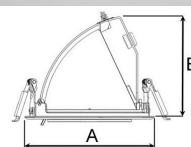

TECHNICAL SPECIFICATION

Product Code	296-773-20
Colour	Black
Control	On/off
CRI light colour	930 (BBBL)
Delivered lumen output lm	2700
Driver	Stand alone, included
EEL	E
Light distribution	Wide flood
Lightsource	LED COB
Mains input voltage	220-240 V
Measurements A	131
Measurements B	101
Measurements C	114
Mounting	Recessed
Position	360°/60°
Lifetime	L80 B10, 50.000h
Protection	IP 20, class III
Sawing instructions diameter	124
Start Time	Instant
System power W	22
Unit	mm
Weight	0,55

A= 131mm
B= 101mm
C= 114mm

Spot	Medium	Flood	Wide Flood
16°	28°	40°	65°
m	m	m	m
1.0	0.28	0.50	0.73
2.0	0.56	1.00	1.46
3.0	0.83	1.51	2.18
1.0	0.28	0.73	1.28
2.0	0.56	1.46	2.56
3.0	0.83	2.18	3.84

124mm