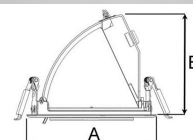

TECHNICAL SPECIFICATION

Product Code	296-773-10
Colour	White
Control	On/off
CRI light colour	930 (BBBL)
Delivered lumen output lm	2841
Driver	Stand alone, included
EEL	E
Light distribution	Wide flood
Lightsource	LED COB
Mains input voltage	220-240 V
Measurements A	131
Measurements B	101
Measurements C	114
Mounting	Recessed
Position	360°/60°
Lifetime	L80 B10, 50.000h
Protection	IP 20, class III
Sawing instructions diameter	124
Start Time	Instant
System power W	21,6
Unit	mm
Weight	0,55

A= 131mm
B= 101mm
C= 114mm

Spot	16°	Medium	28°	Flood	40°	Wide Flood	65°
m	ø	m	ø	m	ø	m	ø
1.0	0.28	1.0	0.50	1.0	0.73	1.0	1.28
2.0	0.56	2.0	1.00	2.0	1.46	2.0	2.56
3.0	0.83	3.0	1.51	3.0	2.18	3.0	3.84

124mm