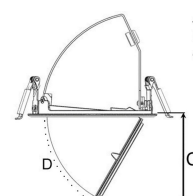

AMBER MINI 3000, 930 (BBBL), WIDE FLOOD W/GLASS, WHITE

ITAB

- ✓ Diskret og rent himling
- ✓ Tilgjengelig i forskjellige størrelser og lumenpakker
- ✓ Verktøyfri installasjon
- ✓ Tilgjengelig i hvit, svart og grå
- ✓ Uttrekkbar og roterende

TECHNICAL SPECIFICATION

Product Code	296-773-10
Colour	White
Control	On/off
CRI light colour	930 (BBBL)
Delivered lumen output lm	2841
Driver	Stand alone, included
EEL	E
Light distribution	Wide flood
Lightsource	LED COB
Mains input voltage	220-240 V
Measurements A	131
Measurements B	101
Measurements C	114
Mounting	Recessed
Position	360°/60°
Lifetime	L80 B10, 50.000h
Protection	IP 20, class III
Sawing instructions diameter	124
Start Time	Instant
System power W	21,6
Unit	mm
Weight	0,55

A= 131mm
B= 101mm
C= 114mm

Spot	16°	Medium	28°	Flood	40°	Wide Flood	65°
m	ø	m	ø	m	ø	m	ø
1.0	0.28	1.0	0.50	1.0	0.73	1.0	1.28
2.0	0.56	2.0	1.00	2.0	1.46	2.0	2.56
3.0	0.83	3.0	1.51	3.0	2.18	3.0	3.84

124mm