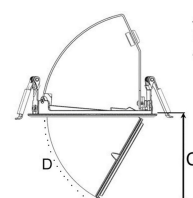

AMBER MINI 3000, 930 (BBBL), SPOT W/GLASS, WHITE

ITAB

- ✓ Diskret og rent himling
- ✓ Tilgjengelig i forskjellige størrelser og lumenpakker
- ✓ Verktøyfri installasjon
- ✓ Tilgjengelig i hvit, svart og grå
- ✓ Uttrekkbar og roterende

TECHNICAL SPECIFICATION

Product Code	296-770-10
Colour	White
Control	On/off
CRI light colour	930 (BBBL)
Delivered lumen output lm	284l
Driver	Stand alone, included
EEL	E
Light distribution	Spot
Lightsource	LED COB
Mains input voltage	220-240 V
Measurements A	131
Measurements B	101
Measurements C	114
Mounting	Recessed
Position	360°/60°
Lifetime	L80 B10, 50.000h
Protection	IP 20, class III
Sawing instructions diameter	124
Start Time	Instant
System power W	21,6
Unit	mm
Weight	0,55

A= 131mm
B= 101mm
C= 114mm

Spot	Medium	Flood	Wide Flood
16°	28°	40°	65°
m	m	m	m
1.0	1.0	1.0	1.0
2.0	2.0	2.0	2.0
3.0	3.0	3.0	3.0
0.28	0.50	0.73	1.28
0.56	1.00	1.46	2.56
0.83	1.51	2.18	3.84

124mm