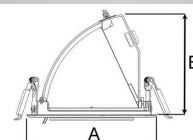

AMBER MINI 3000, 930 (BBBL), SPOT W/GLASS, WHITE

ITAB

- ✓ Diskret og rent himling
- ✓ Tilgjengelig i forskjellige størrelser og lumenpakker
- ✓ Verktøyfri installasjon
- ✓ Tilgjengelig i hvit, svart og grå
- ✓ Uttrekkbar og roterende

TECHNICAL SPECIFICATION

Product Code	296-770-10
Colour	White
Control	On/off
CRI light colour	930 (BBBL)
Delivered lumen output lm	284l
Driver	Stand alone, included
EEL	E
Light distribution	Spot
Lightsource	LED COB
Mains input voltage	220-240 V
Measurements A	131
Measurements B	101
Measurements C	114
Mounting	Recessed
Position	360°/60°
Lifetime	L80 B10, 50.000h
Protection	IP 20, class III
Sawing instructions diameter	124
Start Time	Instant
System power W	21,6
Unit	mm
Weight	0,55

A= 131mm
B= 101mm
C= 114mm

Spot	Medium	Flood	Wide Flood
16°	28°	40°	65°
m	m	m	m
1.0	1.0	1.0	1.0
2.0	2.0	2.0	2.0
3.0	3.0	3.0	3.0
0.28	0.50	0.73	1.28
0.56	1.00	1.46	2.56
0.83	1.51	2.18	3.84

124mm