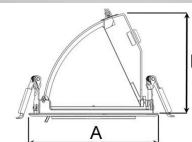

AMBER MINI 2500, 930 (BBBL), SPOT, BLACK

ITAB

- ✓ Diskret og rent himling
- ✓ Tilgjengelig i forskjellige størrelser og lumenpakker
- ✓ Verktøyfri installasjon
- ✓ Tilgjengelig i hvit, svart og grå
- ✓ Uttrekkbar og roterende

TECHNICAL SPECIFICATION

Product Code	296-545-20
Colour	Black
Control	On/off
CRI light colour	930 (BBBL)
Delivered lumen output lm	2400
Driver	Stand alone, included
EEL	E
Light distribution	Spot
Lightsource	LED COB
Mains input voltage	220-240 V
Measurements A	131
Measurements B	101
Measurements C	114
Mounting	Recessed
Position	360°/60°
Lifetime	L80 B10, 50.000h
Protection	IP 20, class III
Sawing instructions diameter	124
Start Time	Instant
System power W	23
Unit	mm
Weight	0,55

A= 131mm
B= 101mm
C= 114mm

Spot	Medium	Flood	Wide Flood
16°	28°	40°	65°
m	ø	m	ø
1.0	0.28	1.0	0.73
2.0	0.56	2.0	1.46
3.0	0.83	3.0	2.18
1.0	0.50	1.0	1.28
2.0	1.00	2.0	2.56
3.0	1.51	3.0	3.84

124mm