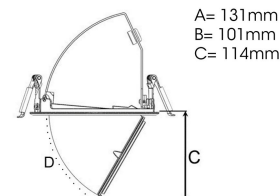

AMBER MINI 2500, 930 (BBBL), SPOT, BLACK

ITAB

- ✓ Diskret og rent himling
- ✓ Tilgjengelig i forskjellige størrelser og lumenpakker
- ✓ Verktøyfri installasjon
- ✓ Tilgjengelig i hvit, svart og grå
- ✓ Uttrekkbar og roterende

TECHNICAL SPECIFICATION

Product Code	296-545-20
Colour	Black
Control	On/off
CRI light colour	930 (BBBL)
Delivered lumen output lm	2400
Driver	Stand alone, included
EEL	E
Light distribution	Spot
Lightsource	LED COB
Mains input voltage	220-240 V
Measurements A	131
Measurements B	101
Measurements C	114
Mounting	Recessed
Position	360°/60°
Lifetime	L80 B10, 50.000h
Protection	IP 20, class III
Sawing instructions diameter	124
Start Time	Instant
System power W	23
Unit	mm
Weight	0,55

A= 131mm
B= 101mm
C= 114mm

Spot	Medium	Flood	Wide Flood
16°	28°	40°	65°
m	ø	m	ø
1.0	0.28	1.0	0.73
2.0	0.56	2.0	1.46
3.0	0.83	3.0	2.18
1.0	0.50	1.0	1.28
2.0	1.00	2.0	2.56
3.0	1.51	3.0	3.84

124mm