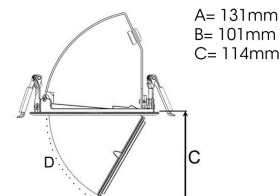

AMBER MINI 2000, 930 (BBBL), SPOT, GREY

ITAB

- ✓ Diskret og rent himling
- ✓ Tilgjengelig i forskjellige størrelser og lumenpakker
- ✓ Verktøyfri installasjon
- ✓ Tilgjengelig i hvit, svart og grå
- ✓ Uttrekkbar og roterende

TECHNICAL SPECIFICATION

Product Code	296-510-30
Colour	Grey
Control	On/off
CRI light colour	930 (BBBL)
Delivered lumen output lm	1890
Driver	Stand alone, included
EEL	E
Light distribution	Spot
Lightsource	LED COB
Mains input voltage	220-240 V
Measurements A	131
Measurements B	101
Measurements C	114
Mounting	Recessed
Position	360°/60°
Lifetime	L80 B10, 50.000h
Protection	IP 20, class III
Sawing instructions diameter	124
Start Time	Instant
System power W	17
Unit	mm
Weight	0,55

A= 131mm
B= 101mm
C= 114mm

Spot	Medium	Flood	Wide Flood
16°	28°	40°	65°
m	ø	m	ø
1.0	0.28	1.0	0.73
2.0	0.56	2.0	1.46
3.0	0.83	3.0	2.18
1.0	0.50	1.0	1.28
2.0	1.00	2.0	2.56
3.0	1.51	3.0	3.84

124mm