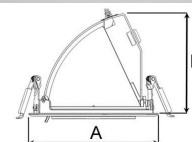

AMBER MINI 2000, 930 (BBBL), SPOT, GREY

ITAB

- ✓ Diskret og rent himling
- ✓ Tilgjengelig i forskjellige størrelser og lumenpakker
- ✓ Verktøyfri installasjon
- ✓ Tilgjengelig i hvit, svart og grå
- ✓ Uttrekkbar og roterende

TECHNICAL SPECIFICATION

Product Code	296-510-30
Colour	Grey
Control	On/off
CRI light colour	930 (BBBL)
Delivered lumen output lm	1890
Driver	Stand alone, included
EEL	E
Light distribution	Spot
Lightsource	LED COB
Mains input voltage	220-240 V
Measurements A	131
Measurements B	101
Measurements C	114
Mounting	Recessed
Position	360°/60°
Lifetime	L80 B10, 50.000h
Protection	IP 20, class III
Sawing instructions diameter	124
Start Time	Instant
System power W	17
Unit	mm
Weight	0,55

A= 131mm
B= 101mm
C= 114mm

Spot	Medium	Flood	Wide Flood
16°	28°	40°	65°
m	ø	m	ø
1.0	0.28	1.0	0.73
2.0	0.56	2.0	1.46
3.0	0.83	3.0	2.18
1.0	0.50	1.0	1.28
2.0	1.00	2.0	2.56
3.0	1.51	3.0	3.84

124mm