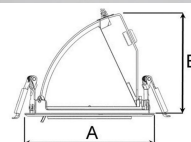

AMBER MINI 2000, 930 (BBBL), SPOT, BLACK

ITAB

- ✓ Diskret og rent himling
- ✓ Tilgjengelig i forskjellige størrelser og lumenpakker
- ✓ Verktøyfri installasjon
- ✓ Tilgjengelig i hvit, svart og grå
- ✓ Uttrekkbar og roterende

TECHNICAL SPECIFICATION

| | |
|------------------------------|-----------------------|
| Product Code | 296-510-20 |
| Colour | Black |
| Control | On/off |
| CRI light colour | 930 (BBBL) |
| Delivered lumen output lm | 1890 |
| Driver | Stand alone, included |
| EEL | E |
| Light distribution | Spot |
| Lightsource | LED COB |
| Mains input voltage | 220-240 V |
| Measurements A | 131 |
| Measurements B | 101 |
| Measurements C | 114 |
| Mounting | Recessed |
| Position | 360°/60° |
| Lifetime | L80 B10, 50.000h |
| Protection | IP 20, class III |
| Sawing instructions diameter | 124 |
| Start Time | Instant |
| System power W | 17 |
| Unit | mm |
| Weight | 0,55 |

A= 131mm
B= 101mm
C= 114mm

| Spot | Medium | Flood | Wide Flood |
|------|--------|-------|------------|
| 16° | 28° | 40° | 65° |
| m | ø | m | ø |
| 1.0 | 0.28 | 1.0 | 0.73 |
| 2.0 | 0.56 | 2.0 | 1.46 |
| 3.0 | 0.83 | 3.0 | 2.18 |
| 1.0 | 0.50 | 1.0 | 1.28 |
| 2.0 | 1.00 | 2.0 | 2.56 |
| 3.0 | 1.51 | 3.0 | 3.84 |

124mm