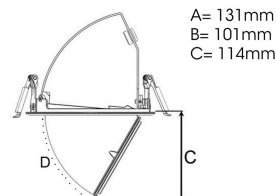

AMBER MINI 2000, 930 (BBBL), SPOT, BLACK

ITAB

- ✓ Diskret og rent himling
- ✓ Tilgjengelig i forskjellige størrelser og lumenpakker
- ✓ Verktøyfri installasjon
- ✓ Tilgjengelig i hvit, svart og grå
- ✓ Uttrekkbar og roterende

TECHNICAL SPECIFICATION

| | |
|------------------------------|-----------------------|
| Product Code | 296-510-20 |
| Colour | Black |
| Control | On/off |
| CRI light colour | 930 (BBBL) |
| Delivered lumen output lm | 1890 |
| Driver | Stand alone, included |
| EEL | E |
| Light distribution | Spot |
| Lightsource | LED COB |
| Mains input voltage | 220-240 V |
| Measurements A | 131 |
| Measurements B | 101 |
| Measurements C | 114 |
| Mounting | Recessed |
| Position | 360°/60° |
| Lifetime | L80 B10, 50.000h |
| Protection | IP 20, class III |
| Sawing instructions diameter | 124 |
| Start Time | Instant |
| System power W | 17 |
| Unit | mm |
| Weight | 0,55 |

A= 131mm
B= 101mm
C= 114mm

| Spot | Medium | Flood | Wide Flood |
|------|--------|-------|------------|
| 16° | 28° | 40° | 65° |
| m | ø | m | ø |
| 1.0 | 0.28 | 1.0 | 0.73 |
| 2.0 | 0.56 | 2.0 | 1.46 |
| 3.0 | 0.83 | 3.0 | 2.18 |
| 1.0 | 0.50 | 1.0 | 1.28 |
| 2.0 | 1.00 | 2.0 | 2.56 |
| 3.0 | 1.51 | 3.0 | 3.84 |

124mm