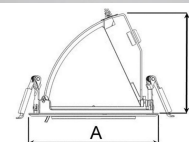

AMBER MINI 2000, 930 (BBBL), SPOT, WHITE

ITAB

- ✓ Diskret og rent himling
- ✓ Tilgjengelig i forskjellige størrelser og lumenpakker
- ✓ Verktøyfri installasjon
- ✓ Tilgjengelig i hvit, svart og grå
- ✓ Uttrekkbar og roterende

TECHNICAL SPECIFICATION

Product Code	296-510-10
Colour	White
Control	On/off
CRI light colour	930 (BBBL)
Delivered lumen output lm	1890
Driver	Stand alone, included
EEL	E
Light distribution	Spot
Lightsource	LED COB
Mains input voltage	220-240 V
Measurements A	131
Measurements B	101
Measurements C	114
Mounting	Recessed
Position	360°/60°
Lifetime	L80 B10, 50.000h
Protection	IP 20, class III
Sawing instructions diameter	124
Start Time	Instant
System power W	17
Unit	mm
Weight	0,55

A= 131mm
B= 101mm
C= 114mm

Spot	Medium	Flood	Wide Flood
16°	28°	40°	65°
m	ø	m	ø
1.0	0.28	1.0	0.73
2.0	0.56	2.0	1.46
3.0	0.83	3.0	2.18
1.0	0.50	1.0	1.28
2.0	1.00	2.0	2.56
3.0	1.51	3.0	3.84

124mm