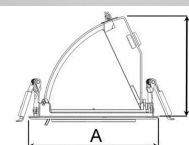

AMBER MINI 1500, 930 (BBBL), SPOT, WHITE

ITAB

- ✓ Diskret og rent himling
- ✓ Tilgjengelig i forskjellige størrelser og lumenpakker
- ✓ Verktøyfri installasjon
- ✓ Tilgjengelig i hvit, svart og grå
- ✓ Uttrekkbar og roterende

TECHNICAL SPECIFICATION

Product Code	296-500-10
Colour	White
Control	On/off
CRI light colour	930 (BBBL)
Delivered lumen output lm	1400
Driver	Stand alone, included
EEL	E
Light distribution	Spot
Lightsource	LED COB
Mains input voltage	220-240 V
Measurements A	131
Measurements B	101
Measurements C	114
Mounting	Recessed
Position	360°/60°
Lifetime	L80 B10, 50.000h
Protection	IP 20, class III
Sawing instructions diameter	124
Start Time	Instant
System power W	12
Unit	mm
Weight	0,55

A= 131mm
B= 101mm
C= 114mm

Spot	Medium	Flood	Wide Flood
16°	28°	40°	65°
m	ø	m	ø
1.0	0.28	1.0	0.73
2.0	0.56	2.0	1.46
3.0	0.83	3.0	2.18
1.0	0.50	1.0	1.28
2.0	1.00	2.0	2.56
3.0	1.51	3.0	3.84

124mm