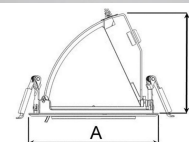

TECHNICAL SPECIFICATION

Product Code	296-771-20
Colour	Black
Control	On/off
CRI light colour	930 (BBBL)
Delivered lumen output lm	2700
Driver	Stand alone, included
EEL	E
Light distribution	Medium
Lightsource	LED COB
Mains input voltage	220-240 V
Measurements A	131
Measurements B	101
Measurements C	114
Mounting	Recessed
Position	360°/60°
Lifetime	L80 B10, 50.000h
Protection	IP 20, class III
Sawing instructions diameter	124
Start Time	Instant
System power W	22
Unit	mm
Weight	0,55

A= 131mm
B= 101mm
C= 114mm

Spot	Medium	Flood	Wide Flood
	28°	40°	65°
m	ø	m	ø
1.0	0.28	0.50	0.73
2.0	0.56	1.00	1.46
3.0	0.83	1.51	2.18
1.0	0.28	0.73	1.28
2.0	0.56	1.46	2.56
3.0	0.83	2.18	3.84

124mm