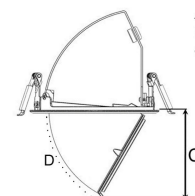

TECHNICAL SPECIFICATION

Product Code	296-546-30
Colour	Grey
Control	On/off
CRI light colour	930 (BBBL)
Delivered lumen output lm	2400
Driver	Stand alone, included
EEL	E
Light distribution	Medium
Lightsource	LED COB
Mains input voltage	220-240 V
Measurements A	131
Measurements B	101
Measurements C	114
Mounting	Recessed
Position	360°/60°
Lifetime	L80 B10, 50.000h
Protection	IP 20, class III
Sawing instructions diameter	124
Start Time	Instant
System power W	23
Unit	mm
Weight	0,55

A= 131mm
B= 101mm
C= 114mm

Spot	Medium	Flood	Wide Flood
16°	28°	40°	65°
m	ø	m	ø
1.0	0.28	1.0	0.73
2.0	0.56	2.0	1.46
3.0	0.83	3.0	2.18
1.0	0.50	1.0	1.28
2.0	1.00	2.0	2.56
3.0	1.51	3.0	3.84

124mm