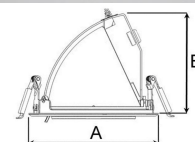

TECHNICAL SPECIFICATION

Product Code	296-546-30
Colour	Grey
Control	On/off
CRI light colour	930 (BBBL)
Delivered lumen output lm	2400
Driver	Stand alone, included
EEL	E
Light distribution	Medium
Lightsource	LED COB
Mains input voltage	220-240 V
Measurements A	131
Measurements B	101
Measurements C	114
Mounting	Recessed
Position	360°/60°
Lifetime	L80 B10, 50.000h
Protection	IP 20, class III
Sawing instructions diameter	124
Start Time	Instant
System power W	23
Unit	mm
Weight	0,55

A= 131mm
B= 101mm
C= 114mm

Spot	Medium	Flood	Wide Flood
16°	28°	40°	65°
m	ø	m	ø
1.0	0.28	1.0	0.73
2.0	0.56	2.0	1.46
3.0	0.83	3.0	2.18
1.0	0.50	1.0	1.28
2.0	1.00	2.0	2.56
3.0	1.51	3.0	3.84

124mm