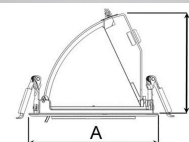

TECHNICAL SPECIFICATION

Product Code	296-546-20
Colour	Black
Control	On/off
CRI light colour	930 (BBBL)
Delivered lumen output lm	2400
Driver	Stand alone, included
EEL	E
Light distribution	Medium
Lightsource	LED COB
Mains input voltage	220-240 V
Measurements A	131
Measurements B	101
Measurements C	114
Mounting	Recessed
Position	360°/60°
Lifetime	L80 B10, 50.000h
Protection	IP 20, class III
Sawing instructions diameter	124
Start Time	Instant
System power W	23
Unit	mm
Weight	0,55

A= 131mm
B= 101mm
C= 114mm

Spot	Medium	Flood	Wide Flood
16°	28°	40°	65°
m	ø	m	ø
1.0	0.28	1.0	0.73
2.0	0.56	2.0	1.46
3.0	0.83	3.0	2.18
1.0	0.50	1.0	1.28
2.0	1.00	2.0	2.56
3.0	1.51	3.0	3.84

124mm