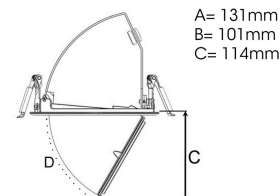

TECHNICAL SPECIFICATION

Product Code	296-546-20
Colour	Black
Control	On/off
CRI light colour	930 (BBBL)
Delivered lumen output lm	2400
Driver	Stand alone, included
EEL	E
Light distribution	Medium
Lightsource	LED COB
Mains input voltage	220-240 V
Measurements A	131
Measurements B	101
Measurements C	114
Mounting	Recessed
Position	360°/60°
Lifetime	L80 B10, 50.000h
Protection	IP 20, class III
Sawing instructions diameter	124
Start Time	Instant
System power W	23
Unit	mm
Weight	0,55

A= 131mm
B= 101mm
C= 114mm

Spot	Medium	Flood	Wide Flood
16°	28°	40°	65°
m	ø	m	ø
1.0	0.28	1.0	0.73
2.0	0.56	2.0	1.46
3.0	0.83	3.0	2.18
1.0	0.50	1.0	1.28
2.0	1.00	2.0	2.56
3.0	1.51	3.0	3.84

124mm