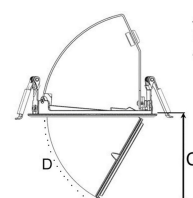

AMBER MINI 2000, 930 (BBBL), MEDIUM W/GLASS, BLACK

ITAB

- ✓ Diskret og rent himling
- ✓ Tilgjengelig i forskjellige størrelser og lumenpakker
- ✓ Verktøyfri installasjon
- ✓ Tilgjengelig i hvit, svart og grå
- ✓ Uttrekkbar og roterende

TECHNICAL SPECIFICATION

Product Code	296-511-20
Colour	Black
Control	On/off
CRI light colour	930 (BBBL)
Delivered lumen output lm	1689
Driver	Stand alone, included
EEL	E
Light distribution	Medium
Lightsource	LED COB
Mains input voltage	220-240 V
Measurements A	131
Measurements B	101
Measurements C	114
Mounting	Recessed
Position	360°/60°
Lifetime	L80 B10, 50.000h
Protection	IP 20, class III
Sawing instructions diameter	124
Start Time	Instant
System power W	12,5
Unit	mm
Weight	0,55

A= 131mm
B= 101mm
C= 114mm

Spot	16°		Medium 28°		Flood 40°		Wide Flood 65°	
m	ø	m	ø	m	ø	m	ø	
1.0	0.28	1.0	0.50	1.0	0.73	1.0	1.28	
2.0	0.56	2.0	1.00	2.0	1.46	2.0	2.56	
3.0	0.83	3.0	1.51	3.0	2.18	3.0	3.84	

124mm