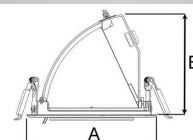

TECHNICAL SPECIFICATION

Product Code	296-511-20
Colour	Black
Control	On/off
CRI light colour	930 (BBBL)
Delivered lumen output lm	1689
Driver	Stand alone, included
EEL	E
Light distribution	Medium
Lightsource	LED COB
Mains input voltage	220-240 V
Measurements A	131
Measurements B	101
Measurements C	114
Mounting	Recessed
Position	360°/60°
Lifetime	L80 B10, 50.000h
Protection	IP 20, class III
Sawing instructions diameter	124
Start Time	Instant
System power W	12,5
Unit	mm
Weight	0,55

A= 131mm
B= 101mm
C= 114mm

Spot	16°		Medium 28°		Flood 40°		Wide Flood 65°	
m	ø	m	ø	m	ø	m	ø	
1.0	0.28	1.0	0.50	1.0	0.73	1.0	1.28	
2.0	0.56	2.0	1.00	2.0	1.46	2.0	2.56	
3.0	0.83	3.0	1.51	3.0	2.18	3.0	3.84	

124mm