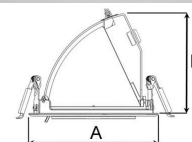

TECHNICAL SPECIFICATION

Product Code	296-511-10
Colour	White
Control	On/off
CRI light colour	930 (BBBL)
Delivered lumen output lm	1890
Driver	Stand alone, included
EEL	E
Light distribution	Medium
Lightsource	LED COB
Mains input voltage	220-240 V
Measurements A	131
Measurements B	101
Measurements C	114
Mounting	Recessed
Position	360°/60°
Lifetime	L80 B10, 50.000h
Protection	IP 20, class III
Sawing instructions diameter	124
Start Time	Instant
System power W	17
Unit	mm
Weight	0,55

A= 131mm
B= 101mm
C= 114mm

Spot	Medium	Flood	Wide Flood
16°	28°	40°	65°
m	ø	m	ø
1.0	0.28	1.0	0.73
2.0	0.56	2.0	1.46
3.0	0.83	3.0	2.18
1.0	0.50	1.0	1.28
2.0	1.00	2.0	2.56
3.0	1.51	3.0	3.84

124mm