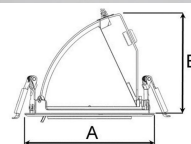

TECHNICAL SPECIFICATION

Product Code	296-501-20
Colour	Black
Control	On/off
CRI light colour	930 (BBBL)
Delivered lumen output lm	1400
Driver	Stand alone, included
EEL	E
Light distribution	Medium
Lightsource	LED COB
Mains input voltage	220-240 V
Measurements A	131
Measurements B	101
Measurements C	114
Mounting	Recessed
Position	360°/60°
Lifetime	L80 B10, 50.000h
Protection	IP 20, class III
Sawing instructions diameter	124
Start Time	Instant
System power W	12
Unit	mm
Weight	0,55

A= 131mm
B= 101mm
C= 114mm

Spot	Medium	Flood	Wide Flood
	28°	40°	65°
m	ø	m	ø
1.0	0.28	0.50	0.73
2.0	0.56	1.00	1.46
3.0	0.83	1.51	2.18
1.0	0.28	0.73	1.28
2.0	0.56	1.46	2.56
3.0	0.83	2.18	3.84

124mm