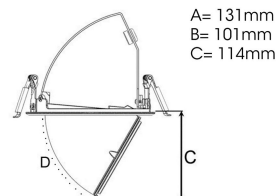

TECHNICAL SPECIFICATION

Product Code	296-501-20
Colour	Black
Control	On/off
CRI light colour	930 (BBBL)
Delivered lumen output lm	1400
Driver	Stand alone, included
EEL	E
Light distribution	Medium
Lightsource	LED COB
Mains input voltage	220-240 V
Measurements A	131
Measurements B	101
Measurements C	114
Mounting	Recessed
Position	360°/60°
Lifetime	L80 B10, 50.000h
Protection	IP 20, class III
Sawing instructions diameter	124
Start Time	Instant
System power W	12
Unit	mm
Weight	0,55

A= 131mm
B= 101mm
C= 114mm

Spot	Medium	Flood	Wide Flood
	28°	40°	65°
m	ø	m	ø
1.0	0.28	0.50	0.73
2.0	0.56	1.00	1.46
3.0	0.83	1.51	2.18
1.0	0.28	0.73	1.28
2.0	0.56	1.46	2.56
3.0	0.83	2.18	3.84

124mm