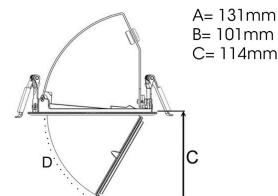

TECHNICAL SPECIFICATION

Product Code	296-772-30
Colour	Grey
Control	On/off
CRI light colour	930 (BBBL)
Delivered lumen output lm	2700
Driver	Stand alone, included
EEL	E
Light distribution	Flood
Lightsource	LED COB
Mains input voltage	220-240 V
Measurements A	131
Measurements B	101
Measurements C	114
Mounting	Recessed
Position	360°/60°
Lifetime	L80 B10, 50.000h
Protection	IP 20, class III
Sawing instructions diameter	124
Start Time	Instant
System power W	22
Unit	mm
Weight	0,55

A= 131mm
B= 101mm
C= 114mm

Spot	Medium	Flood	Wide Flood
16°	28°	40°	65°
m	ø	m	ø
1.0	0.28	1.0	0.73
2.0	0.56	2.0	1.46
3.0	0.83	3.0	2.18
1.0	0.50	1.0	1.28
2.0	1.00	2.0	2.56
3.0	1.51	3.0	3.84

124mm