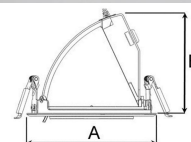

TECHNICAL SPECIFICATION

Product Code	296-772-30
Colour	Grey
Control	On/off
CRI light colour	930 (BBBL)
Delivered lumen output lm	2700
Driver	Stand alone, included
EEL	E
Light distribution	Flood
Lightsource	LED COB
Mains input voltage	220-240 V
Measurements A	131
Measurements B	101
Measurements C	114
Mounting	Recessed
Position	360°/60°
Lifetime	L80 B10, 50.000h
Protection	IP 20, class III
Sawing instructions diameter	124
Start Time	Instant
System power W	22
Unit	mm
Weight	0,55

A= 131mm
B= 101mm
C= 114mm

Spot	Medium	Flood	Wide Flood
16°	28°	40°	65°
m	ø	m	ø
1.0	0.28	1.0	0.73
2.0	0.56	2.0	1.46
3.0	0.83	3.0	2.18
1.0	0.50	1.0	1.28
2.0	1.00	2.0	2.56
3.0	1.51	3.0	3.84

124mm