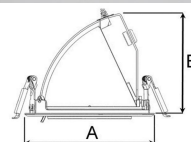

TECHNICAL SPECIFICATION

Product Code	296-772-10
Colour	White
Control	On/off
CRI light colour	930 (BBBL)
Delivered lumen output lm	2700
Driver	Stand alone, included
EEL	E
Light distribution	Flood
Lightsource	LED COB
Mains input voltage	220-240 V
Measurements A	131
Measurements B	101
Measurements C	114
Mounting	Recessed
Position	360°/60°
Lifetime	L80 B10, 50.000h
Protection	IP 20, class III
Sawing instructions diameter	124
Start Time	Instant
System power W	22
Unit	mm
Weight	0,55

A= 131mm
B= 101mm
C= 114mm

Spot	Medium	Flood	Wide Flood
16°	28°	40°	65°
m	ø	m	ø
1.0	0.28	1.0	0.73
2.0	0.56	2.0	1.46
3.0	0.83	3.0	2.18
1.0	0.50	1.0	1.28
2.0	1.00	2.0	2.56
3.0	1.51	3.0	3.84

124mm