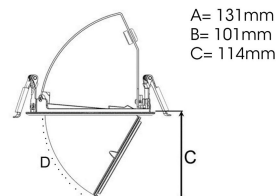

TECHNICAL SPECIFICATION

Product Code	296-772-10
Colour	White
Control	On/off
CRI light colour	930 (BBBL)
Delivered lumen output lm	2700
Driver	Stand alone, included
EEL	E
Light distribution	Flood
Lightsource	LED COB
Mains input voltage	220-240 V
Measurements A	131
Measurements B	101
Measurements C	114
Mounting	Recessed
Position	360°/60°
Lifetime	L80 B10, 50.000h
Protection	IP 20, class III
Sawing instructions diameter	124
Start Time	Instant
System power W	22
Unit	mm
Weight	0,55

A= 131mm
B= 101mm
C= 114mm

Spot	Medium	Flood	Wide Flood
16°	28°	40°	65°
m	ø	m	ø
1.0	0.28	1.0	0.73
2.0	0.56	2.0	1.46
3.0	0.83	3.0	2.18
1.0	0.50	1.0	1.28
2.0	1.00	2.0	2.56
3.0	1.51	3.0	3.84

124mm