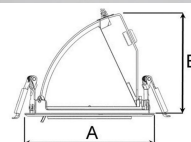

TECHNICAL SPECIFICATION

Product Code	296-547-10
Colour	White
Control	On/off
CRI light colour	930 (BBBL)
Delivered lumen output lm	2400
Driver	Stand alone, included
EEL	E
Light distribution	Flood
Lightsource	LED COB
Mains input voltage	220-240 V
Measurements A	131
Measurements B	101
Measurements C	114
Mounting	Recessed
Position	360°/60°
Lifetime	L80 B10, 50.000h
Protection	IP 20, class III
Sawing instructions diameter	124
Start Time	Instant
System power W	23
Unit	mm
Weight	0,55

A= 131mm
B= 101mm
C= 114mm

Spot	Medium	Flood	Wide Flood
	28°	40°	65°
m	ø	m	ø
1.0	0.28	1.0	0.73
2.0	0.56	2.0	1.46
3.0	0.83	3.0	2.18
1.0	0.50	1.0	1.28
2.0	1.00	2.0	2.56
3.0	1.51	3.0	3.84

124mm