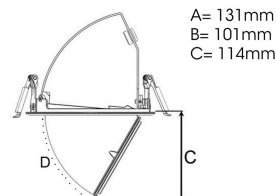

TECHNICAL SPECIFICATION

Product Code	296-547-10
Colour	White
Control	On/off
CRI light colour	930 (BBBL)
Delivered lumen output lm	2400
Driver	Stand alone, included
EEL	E
Light distribution	Flood
Lightsource	LED COB
Mains input voltage	220-240 V
Measurements A	131
Measurements B	101
Measurements C	114
Mounting	Recessed
Position	360°/60°
Lifetime	L80 B10, 50.000h
Protection	IP 20, class III
Sawing instructions diameter	124
Start Time	Instant
System power W	23
Unit	mm
Weight	0,55

A= 131mm
B= 101mm
C= 114mm

Spot	Medium	Flood	Wide Flood
	28°	40°	65°
m	ø	m	ø
1.0	0.28	1.0	0.73
2.0	0.56	2.0	1.46
3.0	0.83	3.0	2.18
1.0	0.50	1.0	1.28
2.0	1.00	2.0	2.56
3.0	1.51	3.0	3.84

124mm