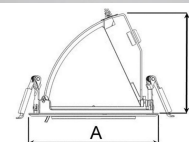

TECHNICAL SPECIFICATION

Product Code	296-512-30
Colour	Grey
Control	On/off
CRI light colour	930 (BBBL)
Delivered lumen output lm	1890
Driver	Stand alone, included
EEL	E
Light distribution	Flood
Lightsource	LED COB
Mains input voltage	220-240 V
Measurements A	131
Measurements B	101
Measurements C	114
Mounting	Recessed
Position	360°/60°
Lifetime	L80 B10, 50.000h
Protection	IP 20, class III
Sawing instructions diameter	124
Start Time	Instant
System power W	17
Unit	mm
Weight	0,55

A= 131mm
B= 101mm
C= 114mm

Spot	Medium	Flood	Wide Flood
16°	28°	40°	65°
m	ø	m	ø
1.0	0.28	1.0	0.73
2.0	0.56	2.0	1.46
3.0	0.83	3.0	2.18
1.0	0.50	1.0	1.28
2.0	1.00	2.0	2.56
3.0	1.51	3.0	3.84

124mm