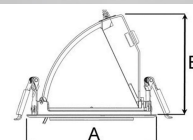

TECHNICAL SPECIFICATION

Product Code	296-512-20
Colour	Black
Control	On/off
CRI light colour	930 (BBBL)
Delivered lumen output lm	1689
Driver	Stand alone, included
EEL	E
Light distribution	Flood
Lightsource	LED COB
Mains input voltage	220-240 V
Measurements A	131
Measurements B	101
Measurements C	114
Mounting	Recessed
Position	360°/60°
Lifetime	L80 B10, 50.000h
Protection	IP 20, class III
Sawing instructions diameter	124
Start Time	Instant
System power W	12,5
Unit	mm
Weight	0,55

A= 131mm
B= 101mm
C= 114mm

Spot	16°	Medium	28°	Flood	40°	Wide Flood	65°
m	ø	m	ø	m	ø	m	ø
1.0	0.28	1.0	0.50	1.0	0.73	1.0	1.28
2.0	0.56	2.0	1.00	2.0	1.46	2.0	2.56
3.0	0.83	3.0	1.51	3.0	2.18	3.0	3.84

124mm