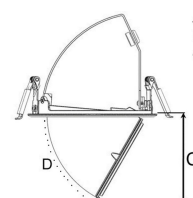

AMBER MINI 2000, 930 (BBBL), FLOOD W/GLASS, BLACK

ITAB

- ✓ Diskret og rent himling
- ✓ Tilgjengelig i forskjellige størrelser og lumenpakker
- ✓ Verktøyfri installasjon
- ✓ Tilgjengelig i hvit, svart og grå
- ✓ Uttrekkbar og roterende

TECHNICAL SPECIFICATION

Product Code	296-512-20
Colour	Black
Control	On/off
CRI light colour	930 (BBBL)
Delivered lumen output lm	1689
Driver	Stand alone, included
EEL	E
Light distribution	Flood
Lightsource	LED COB
Mains input voltage	220-240 V
Measurements A	131
Measurements B	101
Measurements C	114
Mounting	Recessed
Position	360°/60°
Lifetime	L80 B10, 50.000h
Protection	IP 20, class III
Sawing instructions diameter	124
Start Time	Instant
System power W	12,5
Unit	mm
Weight	0,55

A= 131mm
B= 101mm
C= 114mm

Spot	16°	Medium	28°	Flood	40°	Wide Flood	65°
m	ø	m	ø	m	ø	m	ø
1.0	0.28	1.0	0.50	1.0	0.73	1.0	1.28
2.0	0.56	2.0	1.00	2.0	1.46	2.0	2.56
3.0	0.83	3.0	1.51	3.0	2.18	3.0	3.84

124mm