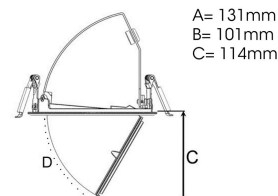

TECHNICAL SPECIFICATION

Product Code	296-512-10
Colour	White
Control	On/off
CRI light colour	930 (BBBL)
Delivered lumen output lm	1890
Driver	Stand alone, included
EEL	E
Light distribution	Flood
Lightsource	LED COB
Mains input voltage	220-240 V
Measurements A	131
Measurements B	101
Measurements C	114
Mounting	Recessed
Position	360°/60°
Lifetime	L80 B10, 50.000h
Protection	IP 20, class III
Sawing instructions diameter	124
Start Time	Instant
System power W	17
Unit	mm
Weight	0,55

A= 131mm
B= 101mm
C= 114mm

Spot	Medium	Flood	Wide Flood
16°	28°	40°	65°
m	ø	m	ø
1.0	0.28	1.0	0.73
2.0	0.56	2.0	1.46
3.0	0.83	3.0	2.18
1.0	0.50	1.0	1.28
2.0	1.00	2.0	2.56
3.0	1.51	3.0	3.84

124mm