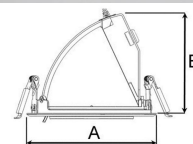

TECHNICAL SPECIFICATION

Product Code	296-512-10
Colour	White
Control	On/off
CRI light colour	930 (BBBL)
Delivered lumen output lm	1890
Driver	Stand alone, included
EEL	E
Light distribution	Flood
Lightsource	LED COB
Mains input voltage	220-240 V
Measurements A	131
Measurements B	101
Measurements C	114
Mounting	Recessed
Position	360°/60°
Lifetime	L80 B10, 50.000h
Protection	IP 20, class III
Sawing instructions diameter	124
Start Time	Instant
System power W	17
Unit	mm
Weight	0,55

A= 131mm
B= 101mm
C= 114mm

Spot	Medium	Flood	Wide Flood
16°	28°	40°	65°
m	ø	m	ø
1.0	0.28	1.0	0.73
2.0	0.56	2.0	1.46
3.0	0.83	3.0	2.18
1.0	0.50	1.0	1.28
2.0	1.00	2.0	2.56
3.0	1.51	3.0	3.84

124mm