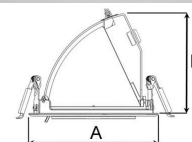

## TECHNICAL SPECIFICATION

Product Code	296-502-30
Colour	Grey
Control	On/off
CRI light colour	930 (BBBL)
Delivered lumen output lm	1400
Driver	Stand alone, included
EEL	E
Light distribution	Flood
Lightsource	LED COB
Mains input voltage	220-240 V
Measurements A	131
Measurements B	101
Measurements C	114
Mounting	Recessed
Position	360°/60°
Lifetime	L80 B10, 50.000h
Protection	IP 20, class III
Sawing instructions diameter	124
Start Time	Instant
System power W	12
Unit	mm
Weight	0,55

A= 131mm  
B= 101mm  
C= 114mm

Spot	Medium	Flood	Wide Flood
16°	28°	40°	65°
m	ø	m	ø
1.0	0.28	1.0	0.73
2.0	0.56	2.0	1.46
3.0	0.83	3.0	2.18
1.0	0.50	1.0	1.28
2.0	1.00	2.0	2.56
3.0	1.51	3.0	3.84

124mm