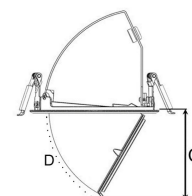

TECHNICAL SPECIFICATION

Product Code	296-502-10
Colour	White
Control	On/off
CRI light colour	930 (BBBL)
Delivered lumen output lm	1300
Driver	Stand alone, included
EEL	E
Light distribution	Flood
Lightsource	LED COB
Mains input voltage	220-240V
Measurements A	131
Measurements B	101
Measurements C	114
Mounting	Recessed
Position	360°/60°
Lifetime	L80 B10 50.000h
Protection	IP 20, class III
Sawing instructions diameter	Ø124
Sawing instructions unit	mm
Start Time	Instant
System power W	9,4
Unit	mm
Weight	0,55

A= 131mm
B= 101mm
C= 114mm

Spot	Medium	Flood	Wide Flood
16°	28°	40°	65°
m	ø	m	ø
1.0	0.28	1.0	0.73
2.0	0.56	2.0	1.46
3.0	0.83	3.0	2.18
1.0	0.50	1.0	1.28
2.0	1.00	2.0	2.56
3.0	1.51	3.0	3.84

124mm