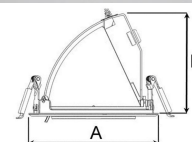

TECHNICAL SPECIFICATION

Product Code	296-502-10
Colour	White
Control	On/off
CRI light colour	930 (BBBL)
Delivered lumen output lm	1300
Driver	Stand alone, included
EEL	E
Light distribution	Flood
Lightsource	LED COB
Mains input voltage	220-240V
Measurements A	131
Measurements B	101
Measurements C	114
Mounting	Recessed
Position	360°/60°
Lifetime	L80 B10 50.000h
Protection	IP 20, class III
Sawing instructions diameter	Ø124
Sawing instructions unit	mm
Start Time	Instant
System power W	9,4
Unit	mm
Weight	0,55

A= 131mm
B= 101mm
C= 114mm

Spot	Medium	Flood	Wide Flood
16°	28°	40°	65°
m	ø	m	ø
1.0	0.28	1.0	0.73
2.0	0.56	2.0	1.46
3.0	0.83	3.0	2.18
1.0	0.50	1.0	1.28
2.0	1.00	2.0	2.56
3.0	1.51	3.0	3.84

124mm