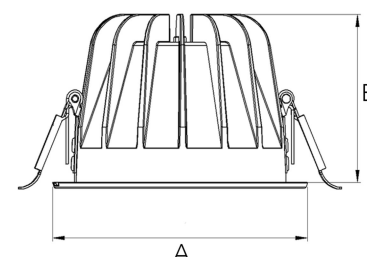

TITAN 3000, 930 (BBBL), WIDE FLOOD, WHITE

ITAB

- ✓ Unauffällig und sauber wirkende Decke
- ✓ Erhältlich in verschiedenen Größen und Lumenpaketen
- ✓ Werkzeuglose Montage
- ✓ Erhältlich in Weiß, Schwarz und Grau

TECHNICAL SPECIFICATION

Product Code	271-503-10
Colour	White
Control	On/off
CRI light colour	930 (BBBL)
Delivered lumen output lm	2560
Driver	Stand alone, included
EEL	E
Light distribution	Wide flood
Lightsource	LED COB
Mains input voltage	220-240 V
Measurements A	144
Measurements B	90
Mounting	Recessed
Position	Fixed
Lifetime	L80 B10, 50.000h
Protection	IP20/IP44 with front glass. IP20 without front glass
Sawing instructions diameter	128
Start Time	Instant
System power W	20,7
Unit	mm
Weight	0,55

A= 144mm, B= 90mm

Spot	Medium		Flood		Wide Flood	
	14°	26°	37°	55°		
m	0.24	0.47	0.68	1.05		
1.0	0.24	0.47	0.68	1.05		
2.0	0.48	0.94	1.35	2.10		
3.0	0.72	1.41	2.03	3.15		

128mm