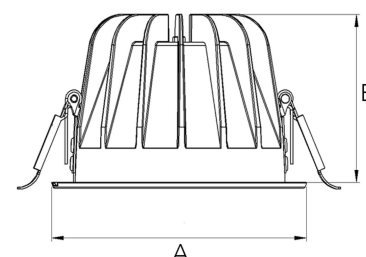

TITAN 3000, 930 (BBBL), SPOT, BLACK

ITAB

- ✓ Unauffällig und sauber wirkende Decke
- ✓ Erhältlich in verschiedenen Größen und Lumenpaketen
- ✓ Werkzeuglose Montage
- ✓ Erhältlich in Weiß, Schwarz und Grau

TECHNICAL SPECIFICATION

Product Code	271-500-20
Colour	Black
Control	On/off
CRI light colour	930 (BBBL)
Delivered lumen output lm	2560
Driver	Stand alone, included
EEL	E
Light distribution	Spot
Lightsource	LED COB
Mains input voltage	220-240 V
Measurements A	144
Measurements B	90
Mounting	Recessed
Position	Fixed
Lifetime	L80 B10, 50.000h
Protection	IP20/IP44 with front glass. IP20 without front glass
Sawing instructions diameter	128
Start Time	Instant
System power W	20,7
Unit	mm
Weight	0,55

A= 144mm, B= 90mm

Spot	Medium	Flood	Wide Flood	
14°	26°	37°	55°	
m	0.24	0.47	0.68	1.05
1.0	0.24	0.47	0.68	1.05
2.0	0.48	0.94	1.35	2.10
3.0	0.72	1.41	2.03	3.15

128mm