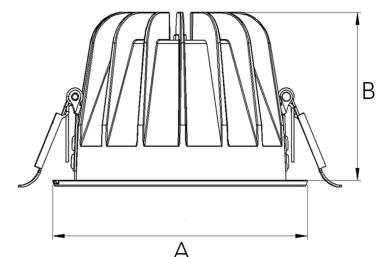

# TITAN 3000, 930 (BBBL), SPOT, WHITE

ITAB

- ✓ Unauffällig und sauber wirkende Decke
- ✓ Erhältlich in verschiedenen Größen und Lumenpaketen
- ✓ Werkzeuglose Montage
- ✓ Erhältlich in Weiß, Schwarz und Grau

## TECHNICAL SPECIFICATION

Product Code	271-500-10
Colour	White
Control	On/off
CRI light colour	930 (BBBL)
Delivered lumen output lm	2560
Driver	Stand alone, included
EEL	E
Light distribution	Spot
Lightsource	LED COB
Mains input voltage	220-240 V
Measurements A	144
Measurements B	90
Mounting	Recessed
Position	Fixed
Lifetime	L80 B10, 50.000h
Protection	IP20/IP44 with front glass. IP20 without front glass
Sawing instructions diameter	128
Start Time	Instant
System power W	20,7
Unit	mm
Weight	0,55

A= 144mm, B= 90mm

Spot	Medium		Flood		Wide Flood		
	14°	26°	37°	55°			
m	ø	m	ø	m	ø	m	ø
1.0	0.24	1.0	0.47	1.0	0.68	1.0	1.05
2.0	0.48	2.0	0.94	2.0	1.35	2.0	2.10
3.0	0.72	3.0	1.41	3.0	2.03	3.0	3.15

128mm