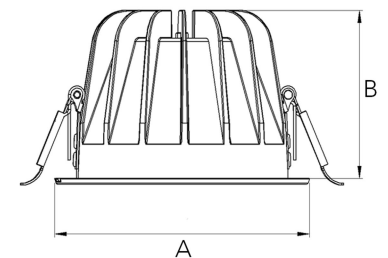

TITAN 4000, 930 (BBBL), MEDIUM, GREY

ITAB

- ✓ Unauffällig und sauber wirkende Decke
- ✓ Erhältlich in verschiedenen Größen und Lumenpaketen
- ✓ Werkzeuglose Montage
- ✓ Erhältlich in Weiß, Schwarz und Grau

TECHNICAL SPECIFICATION

Product Code	271-511-30
Colour	Grey
Control	On/off
CRI light colour	930 (BBBL)
Delivered lumen output lm	3780
Driver	Stand alone, included
EEL	E
Light distribution	Medium
Lightsource	LED COB
Mains input voltage	220-240 V
Measurements A	144
Measurements B	90
Mounting	Recessed
Position	Fixed
Lifetime	L80 B10, 50.000h
Protection	IP20/IP44 with front glass. IP20 without front glass
Sawing instructions diameter	128
Start Time	Instant
System power W	32,8
Unit	mm
Weight	0,55

A= 144mm, B= 90mm

Spot	Medium		Flood		Wide Flood		
	14°	26°	37°	55°			
m	ø	m	ø	m	ø	m	ø
1.0	0.24	1.0	0.47	1.0	0.68	1.0	1.05
2.0	0.48	2.0	0.94	2.0	1.35	2.0	2.10
3.0	0.72	3.0	1.41	3.0	2.03	3.0	3.15

128mm