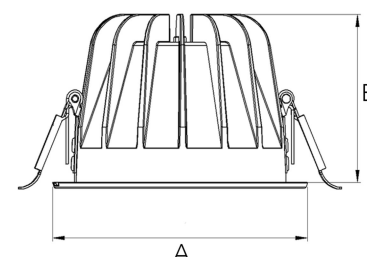

TITAN 4000, 930 (BBBL), MEDIUM, WHITE

ITAB

- ✓ Unauffällig und sauber wirkende Decke
- ✓ Erhältlich in verschiedenen Größen und Lumenpaketen
- ✓ Werkzeuglose Montage
- ✓ Erhältlich in Weiß, Schwarz und Grau

TECHNICAL SPECIFICATION

Product Code	271-511-10
Colour	White
Control	On/off
CRI light colour	930 (BBBL)
Delivered lumen output lm	3780
Driver	Stand alone, included
EEL	E
Light distribution	Medium
Lightsource	LED COB
Mains input voltage	220-240 V
Measurements A	144
Measurements B	90
Mounting	Recessed
Position	Fixed
Lifetime	L80 B10, 50.000h
Protection	IP20/IP44 with front glass. IP20 without front glass
Sawing instructions diameter	128
Start Time	Instant
System power W	32,8
Unit	mm
Weight	0,55

A= 144mm, B= 90mm

Spot	Medium		Flood		Wide Flood		
	14°	26°	37°	55°			
m	ø	m	ø	m	ø	m	ø
1.0	0.24	1.0	0.47	1.0	0.68	1.0	1.05
2.0	0.48	2.0	0.94	2.0	1.35	2.0	2.10
3.0	0.72	3.0	1.41	3.0	2.03	3.0	3.15

128mm