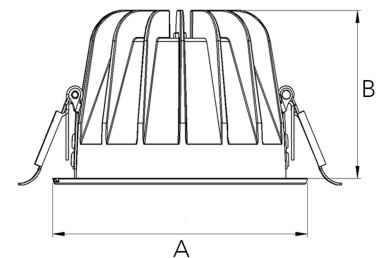

# TITAN 3000, 930 (BBBL), FLOOD, GREY

ITAB

- ✓ Unauffällig und sauber wirkende Decke
- ✓ Erhältlich in verschiedenen Größen und Lumenpaketen
- ✓ Werkzeuglose Montage
- ✓ Erhältlich in Weiß, Schwarz und Grau

## TECHNICAL SPECIFICATION

Product Code	271-502-30
Colour	Grey
Control	On/off
CRI light colour	930 (BBBL)
Delivered lumen output lm	2560
Driver	Stand alone, included
EEL	E
Light distribution	Flood
Lightsources	LED COB
Mains input voltage	220-240 V
Measurements A	144
Measurements B	90
Mounting	Recessed
Position	Fixed
Lifetime	L80 B10, 50.000h
Protection	IP20/IP44 with front glass. IP20 without front glass
Sawing instructions diameter	128
Start Time	Instant
System power W	20,7
Unit	mm
Weight	0,55

A= 144mm, B= 90mm

Spot	Medium		Flood		Wide Flood		
	14°	26°	37°	55°			
m	ø	m	ø	m	ø	m	ø
1.0	0.24	1.0	0.47	1.0	0.68	1.0	1.05
2.0	0.48	2.0	0.94	2.0	1.35	2.0	2.10
3.0	0.72	3.0	1.41	3.0	2.03	3.0	3.15

128mm