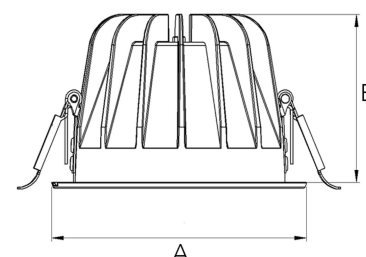

# TITAN 3000, 930 (BBBL), FLOOD, WHITE

ITAB

- ✓ Unauffällig und sauber wirkende Decke
- ✓ Erhältlich in verschiedenen Größen und Lumenpaketen
- ✓ Werkzeuglose Montage
- ✓ Erhältlich in Weiß, Schwarz und Grau

## TECHNICAL SPECIFICATION

Product Code	271-502-10
Colour	White
Control	On/off
CRI light colour	930 (BBBL)
Delivered lumen output lm	2560
Driver	Stand alone, included
EEL	E
Light distribution	Flood
Lightsources	LED COB
Mains input voltage	220-240 V
Measurements A	144
Measurements B	90
Mounting	Recessed
Position	Fixed
Lifetime	L80 B10, 50.000h
Protection	IP20/IP44 with front glass. IP20 without front glass
Sawing instructions diameter	128
Start Time	Instant
System power W	20,7
Unit	mm
Weight	0,55

A= 144mm, B= 90mm

Spot	Medium		Flood		Wide Flood		
	14°	26°	37°	55°			
m	ø	m	ø	m	ø	m	ø
1.0	0.24	1.0	0.47	1.0	0.68	1.0	1.05
2.0	0.48	2.0	0.94	2.0	1.35	2.0	2.10
3.0	0.72	3.0	1.41	3.0	2.03	3.0	3.15

128mm