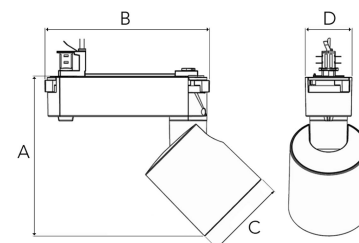

REVOC MINI 2000, 930 (BBBL), SPOT W/ GLASS, GREY

ITAB

- ✓ Reines und minimalistisches Design
- ✓ Eine Leuchtenfamilie von niedrigen bis hohen Lumen
- ✓ Einfach anpassbar
- ✓ Treiber in Stromschiene integriert
- ✓ Erhältlich in Weiß, Schwarz und Grau

A= 166mm, B= 172mm
C= 83,5mm, D= 45mm

Spot	Medium	Flood	Wide Flood
16°	28°	40°	65°
m	m	m	m
o	o	o	o
1.0	1.0	1.0	1.0
0.28	0.50	0.73	1.28
2.0	2.0	2.0	2.0
0.56	1.00	1.46	2.56
3.0	3.0	3.0	3.0
0.83	1.51	2.18	3.84

TECHNICAL SPECIFICATION

Product Code	285-510-30
Colour	Grey
Control	On/off
CRI light colour	930 (BBBL)
Delivered lumen output lm	1689
Driver	Built in
EEL	E
Light distribution	Spot
Lightsource	LED COB
Mains input voltage	220-240 V
Measurements A	166
Measurements B	172
Measurements C	83,5
Measurements D	49
Mounting	Track
Position	360°/90°
Lifetime	L80 B10, 50.000h
Protection	IP 20, class I
Start Time	Instant
System power W	12,5
Unit	mm
Weight	0,76