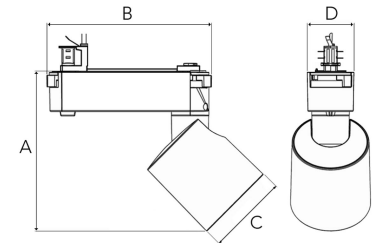

REVOC MINI 2000, 930 (BBBL), SPOT W/ GLASS, BLACK

- ✓ Reines und minimalistisches Design
- ✓ Eine Leuchtenfamilie von niedrigen bis hohen Lumen
- ✓ Einfach anpassbar
- ✓ Treiber in Stromschiene integriert
- ✓ Erhältlich in Weiß, Schwarz und Grau

A= 166mm, B= 172mm
C= 83,5mm, D= 45mm

Spot	Medium	Flood	Wide Flood
16°	28°	40°	65°
m	m	m	m
o	o	o	o
1.0	1.0	1.0	1.0
0.28	0.50	0.73	1.28
2.0	2.0	2.0	2.0
0.56	1.00	1.46	2.56
3.0	3.0	3.0	3.0
0.83	1.51	2.18	3.84

TECHNICAL SPECIFICATION

Product Code	285-510-20
Colour	Black
Control	On/off
CRI light colour	930 (BBBL)
Delivered lumen output lm	1689
Driver	Built in
EEl	E
Light distribution	Spot
Lightsource	LED COB
Mains input voltage	220-240 V
Measurements A	166
Measurements B	172
Measurements C	83,5
Measurements D	49
Mounting	Track
Position	360°/90°
Lifetime	L80 B10, 50.000h
Protection	IP 20, class I
Start Time	Instant
System power W	12,5
Unit	mm
Weight	0,76